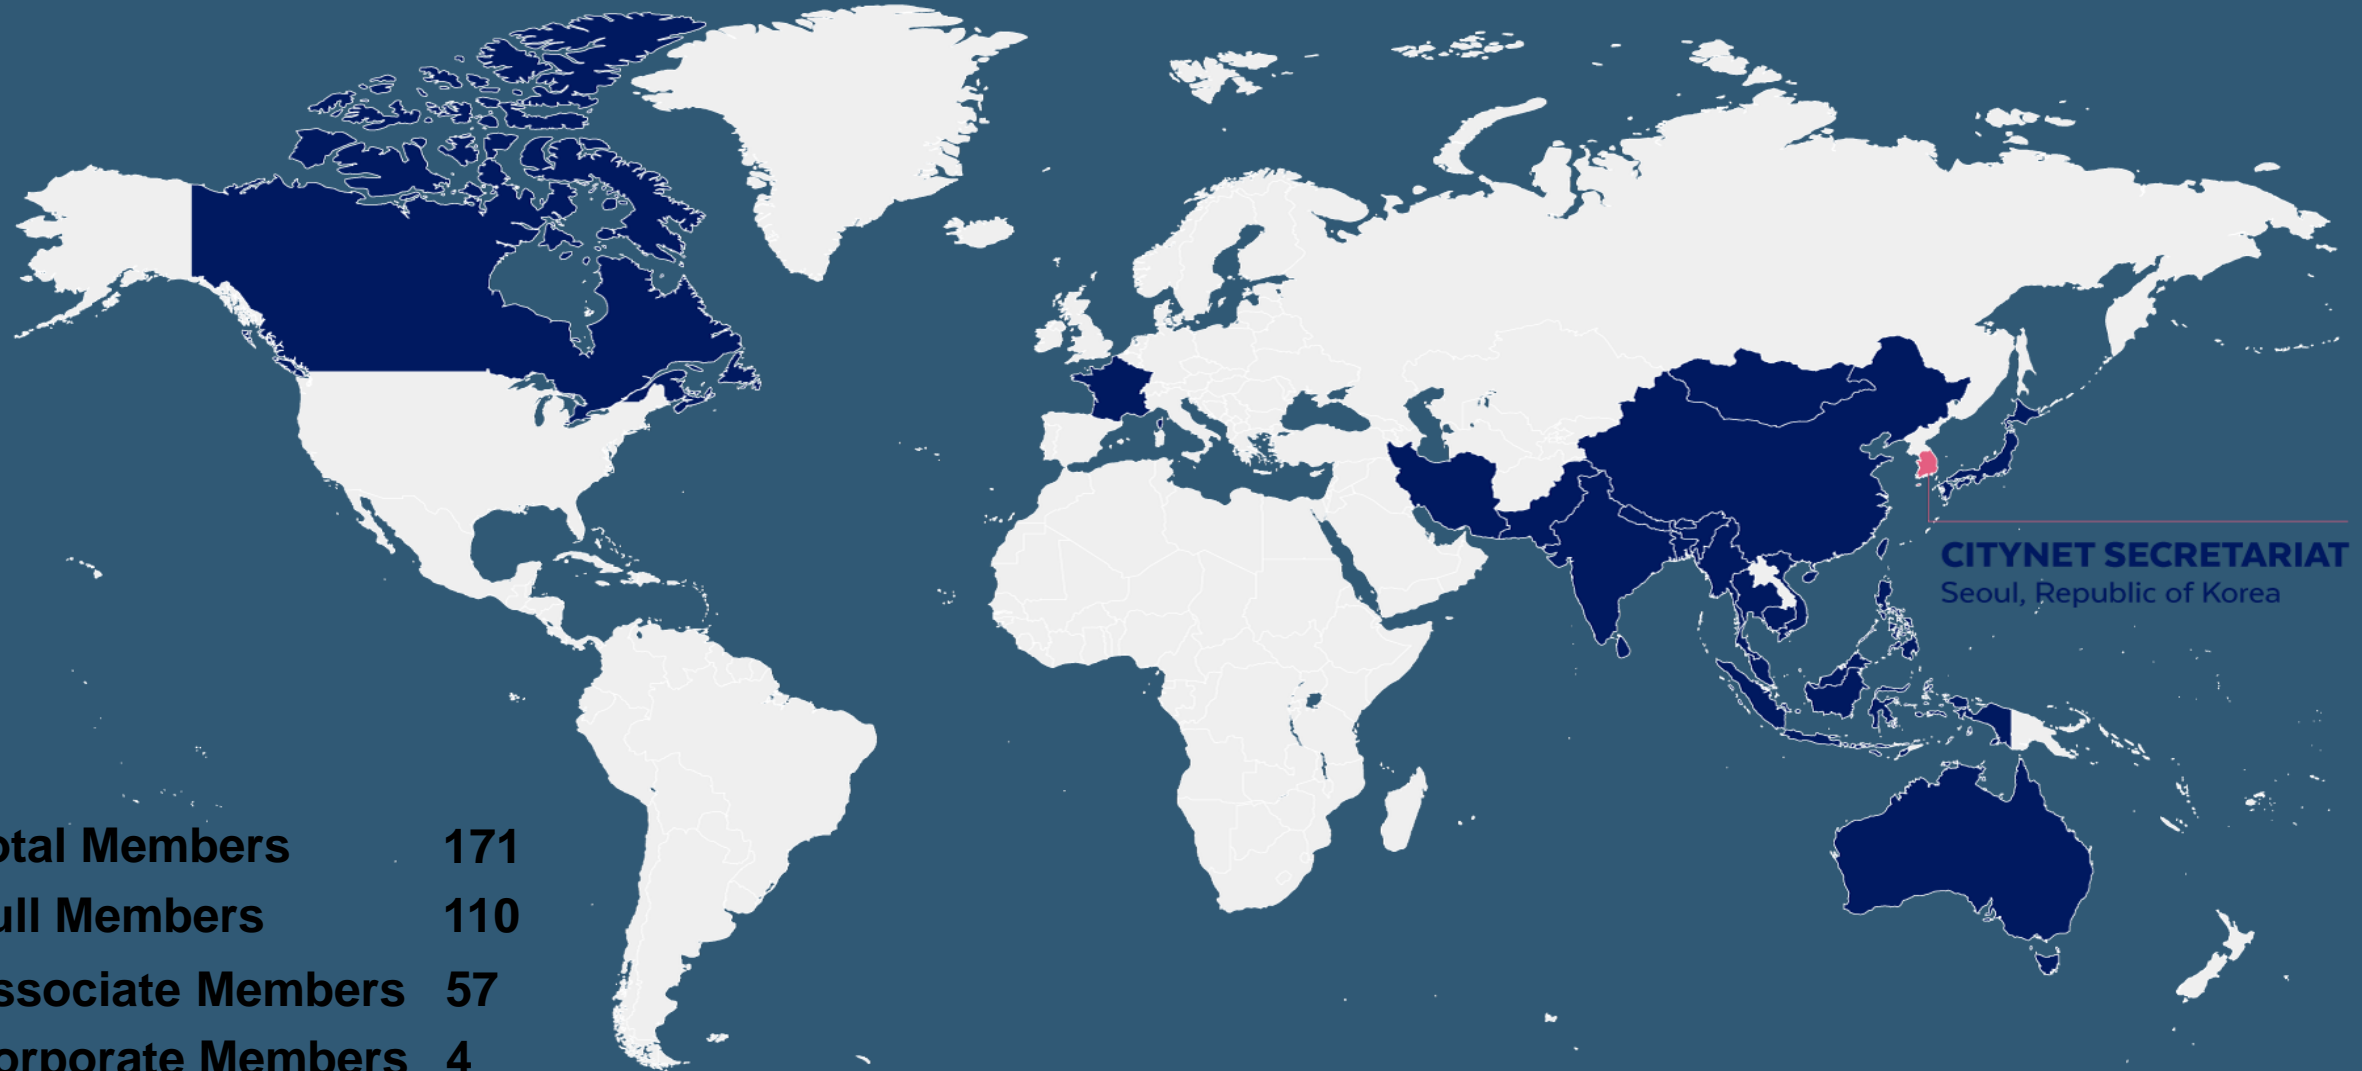

CITYNET

THE REGIONAL NETWORK OF LOCAL AUTHORITIES
FOR THE MANAGEMENT OF HUMAN SETTLEMENTS

CITYNET MEMBERSHIP COVERAGE

Total Members	171
Full Members	110
Associate Members	57
Corporate Members	4

CITYNET SECRETARIAT
Seoul, Republic of Korea

INITIATIVES IN SUPPORT OF LOW CARBON CITIES

01

URBAN SDG KNOWLEDGE PLATFORM

Created by CityNet, in collaboration with Seoul Metropolitan Government and UNESCAP, the Urban SDG Platform is a depositor of urban best practices, replicability and self assessment tools to improve replication strategies.