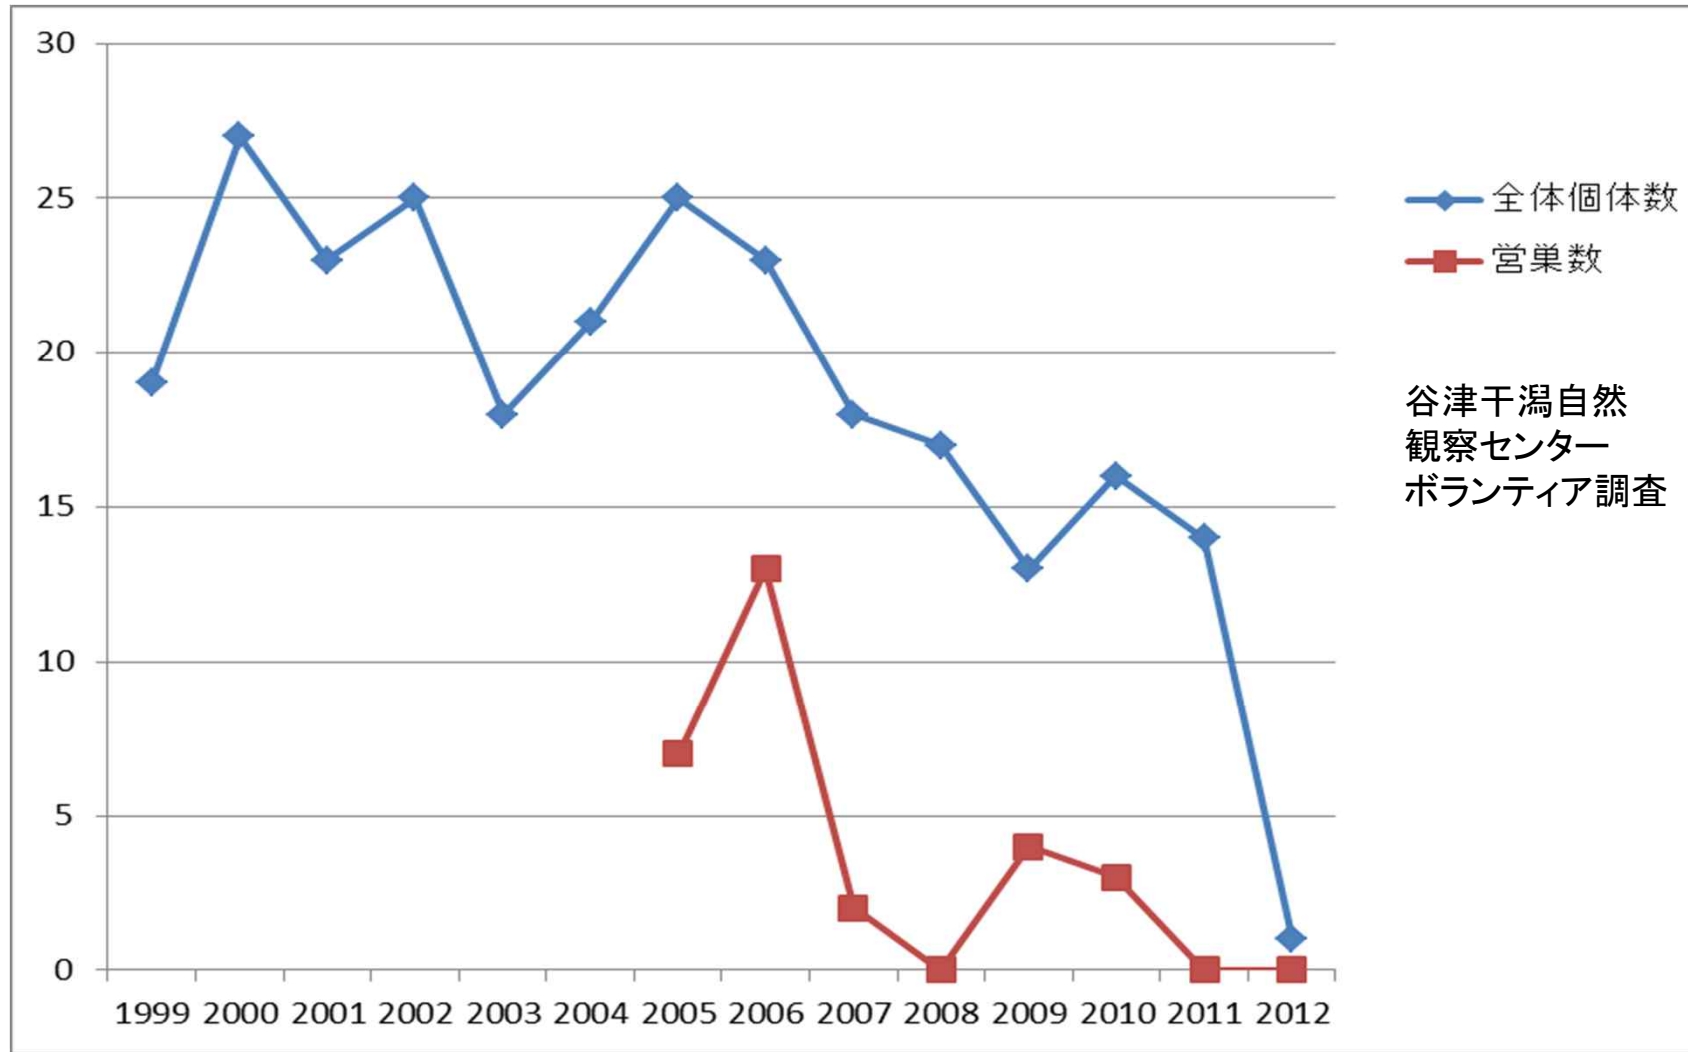

Is the situation improved ?

Decline of common birds of wetlands

→ recent trend

Little Egret

Oriental Reed Warbler

Oriental Reed Warbler at Yatsu Nature Reserve, Japan

Population trend of Little Egret at Asakawa River, Tokyo