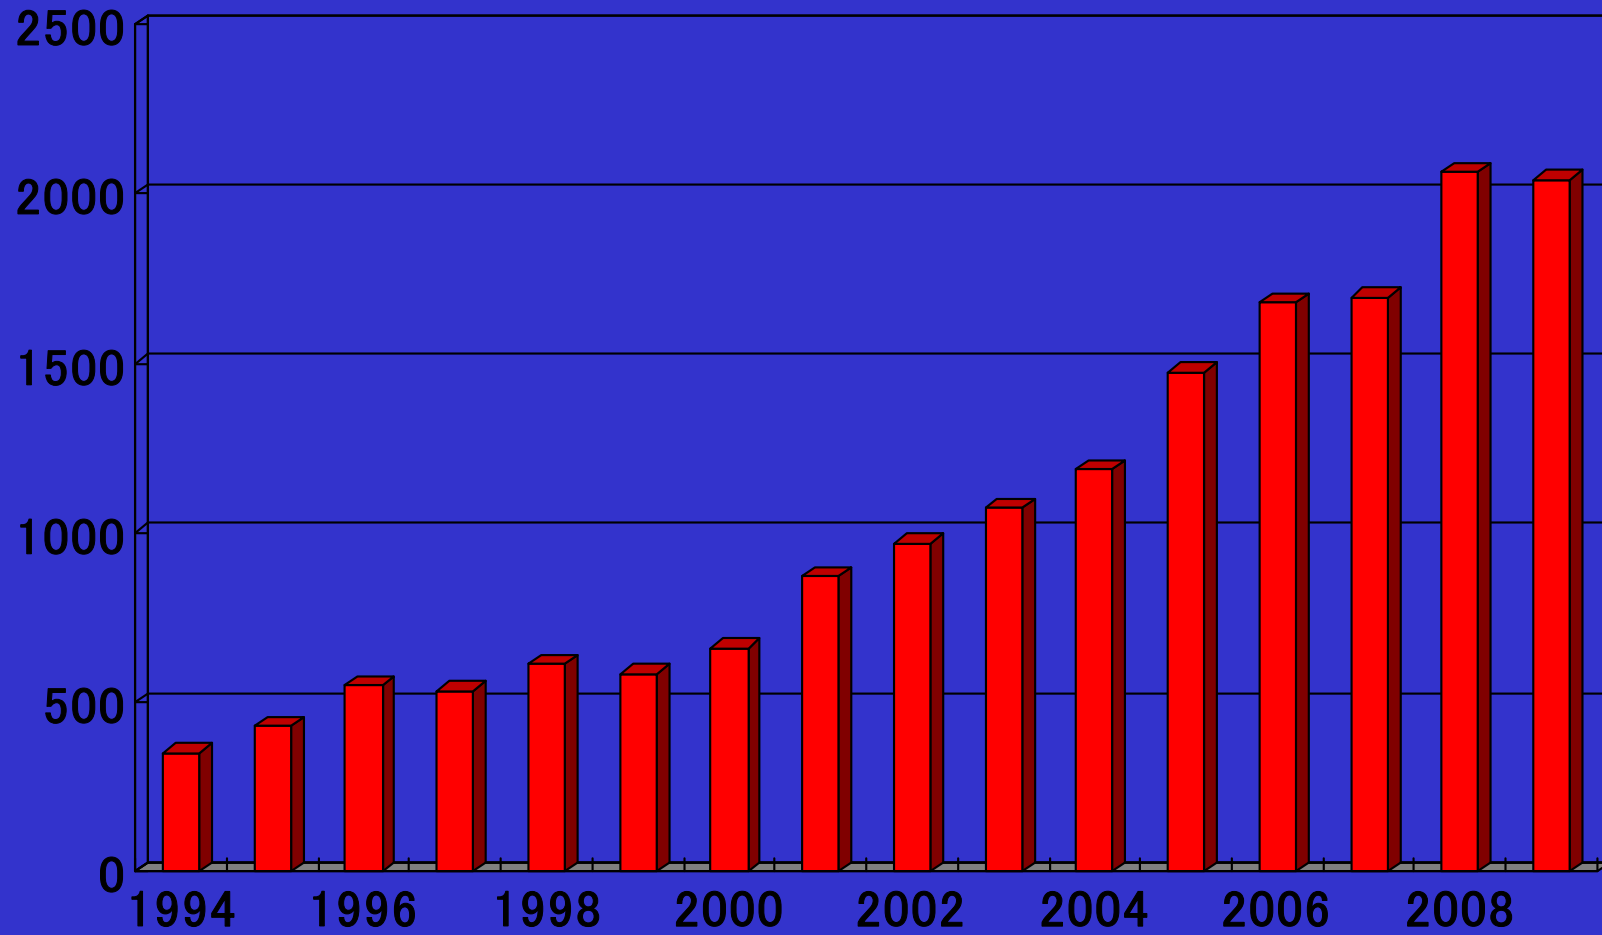

Is the situation improved ?

Decline of common birds of wetlands

→ recent trend

Little Egret

Oriental Reed Warbler

Oriental Reed Warbler at Yatsu Nature Reserve, Japan

Population trend of Little Egret at Asakawa River, Tokyo