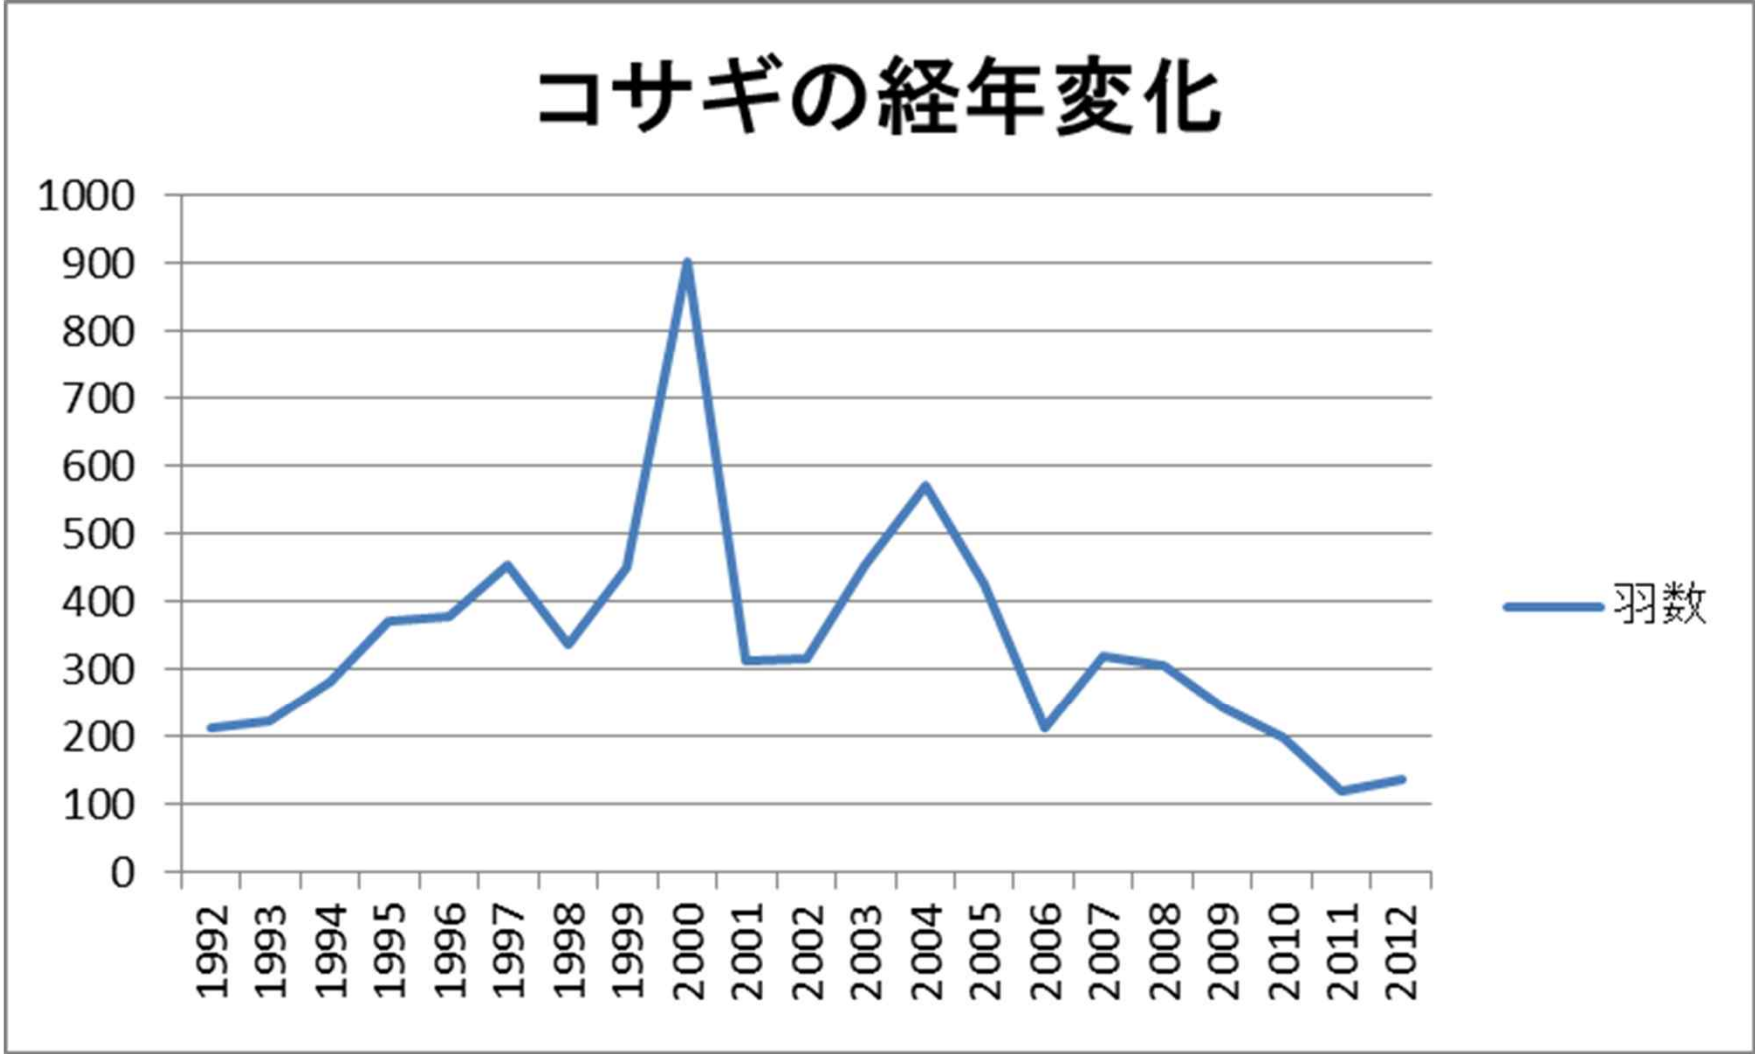

Population trend of Little Egret at Asakawa River, Tokyo

Hachioji-Hino Kawasemi Kai