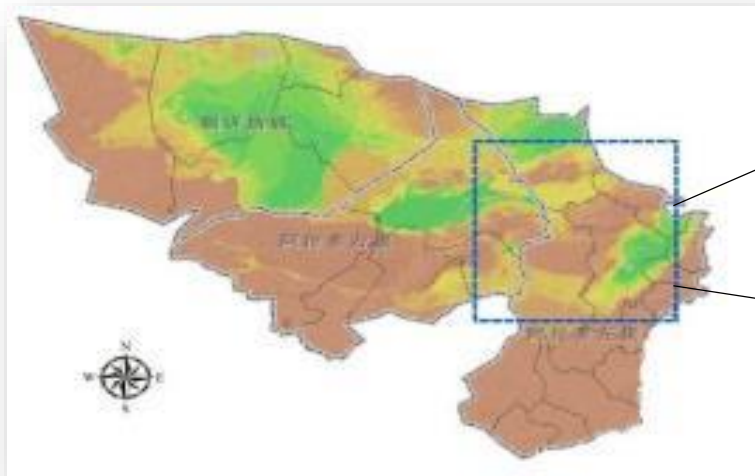

100 Million Suosuo project

- Developed in 2013 and launched in 2014 by SEE Conservation on desert ecosystem conservation and restoration
- Goal: **To restore 1,333 km² desert vegetation areas in key ecological areas in Alxa in ten years**
- Project benefits:
  - a. Improve local environment
  - b. Halt the expanding of desert
  - c. Improve the local income based on the economic value of saxaul