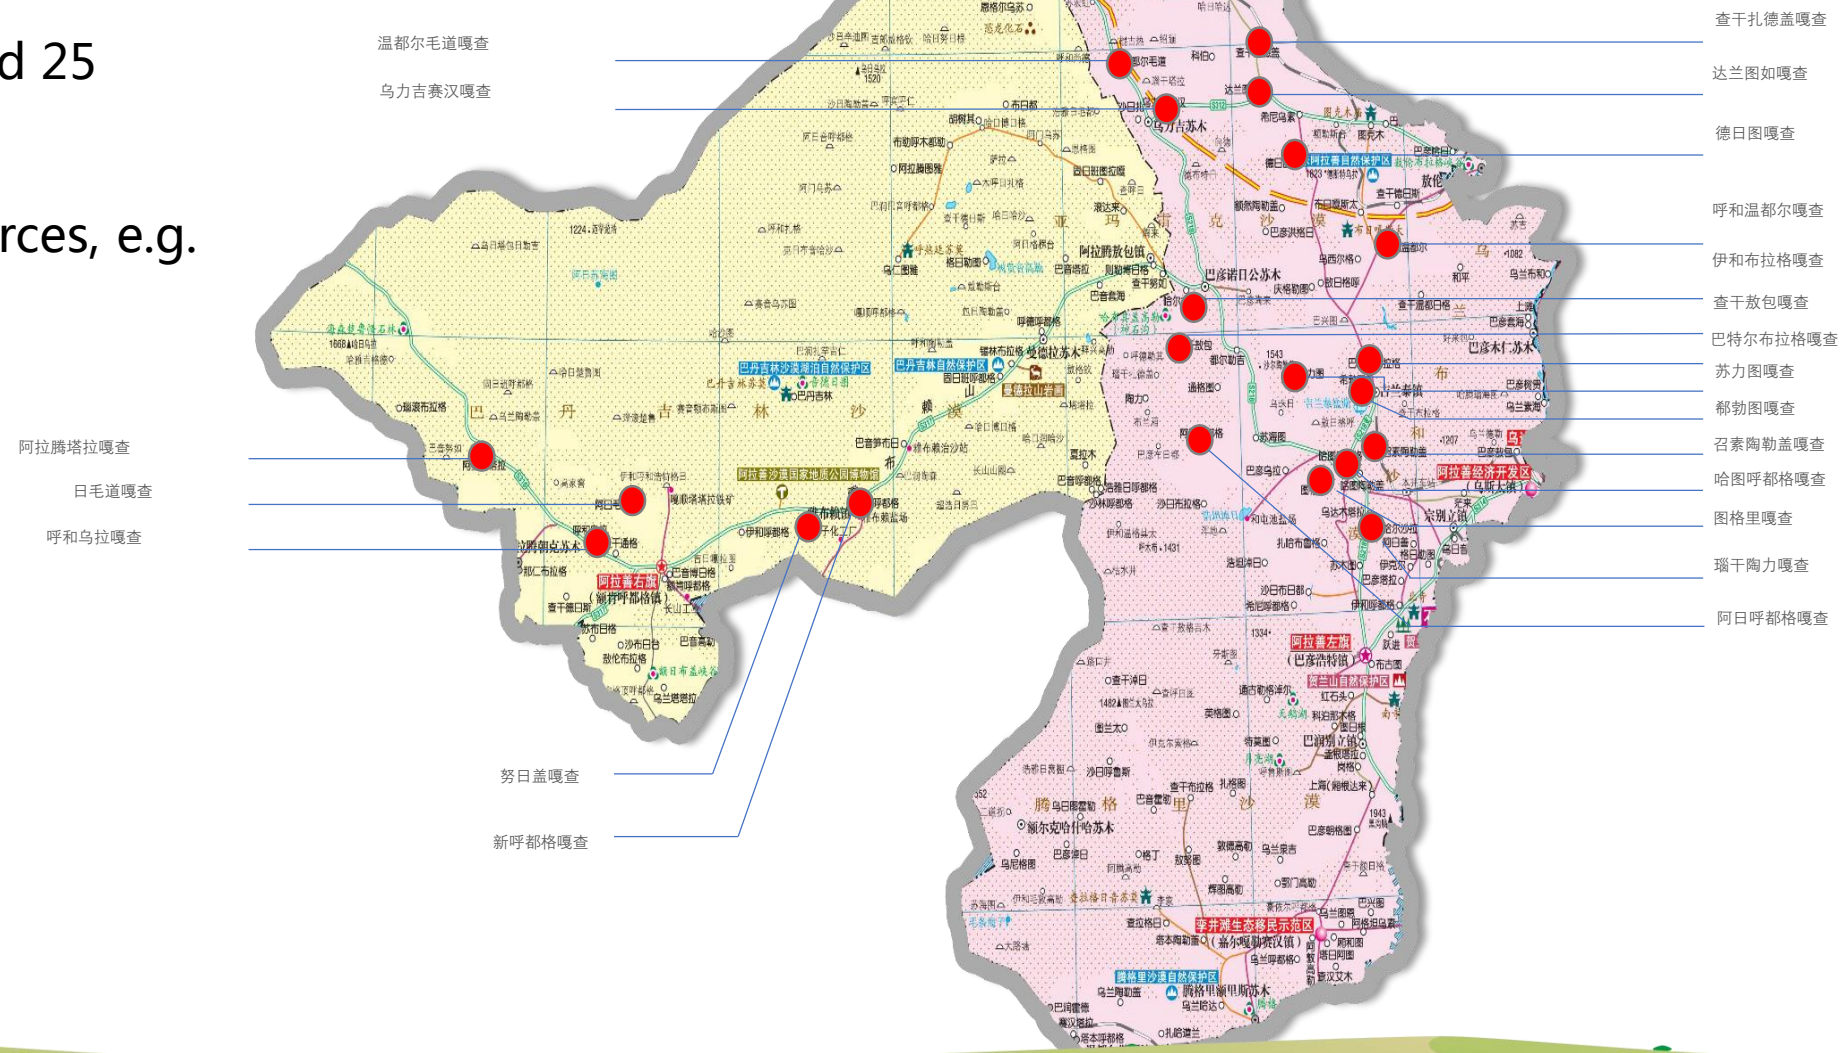

Local herders and cooperatives

Project owners and foundation

- Participation of local communities and local herders are key to the project implementation. A total of 329 herders participated so far.
- Increased income and capacity in sustainable use of natural resources and restored degra.

SEE Conservation members

Project sponsors and forge networks

- Over 900 members and 25 project centers
- Connect various resources, e.g. media and science

Public engagement

Web-based network

- Enable ordinary citizen to participate in creating social welfare
- Mobilize social support and resources to restoration projects (over RMB 200 million/ US\$ 31 million donation)
- 500 million “likes” on fintech platforms and social media (Ant Forest, Taobao and Tencent)