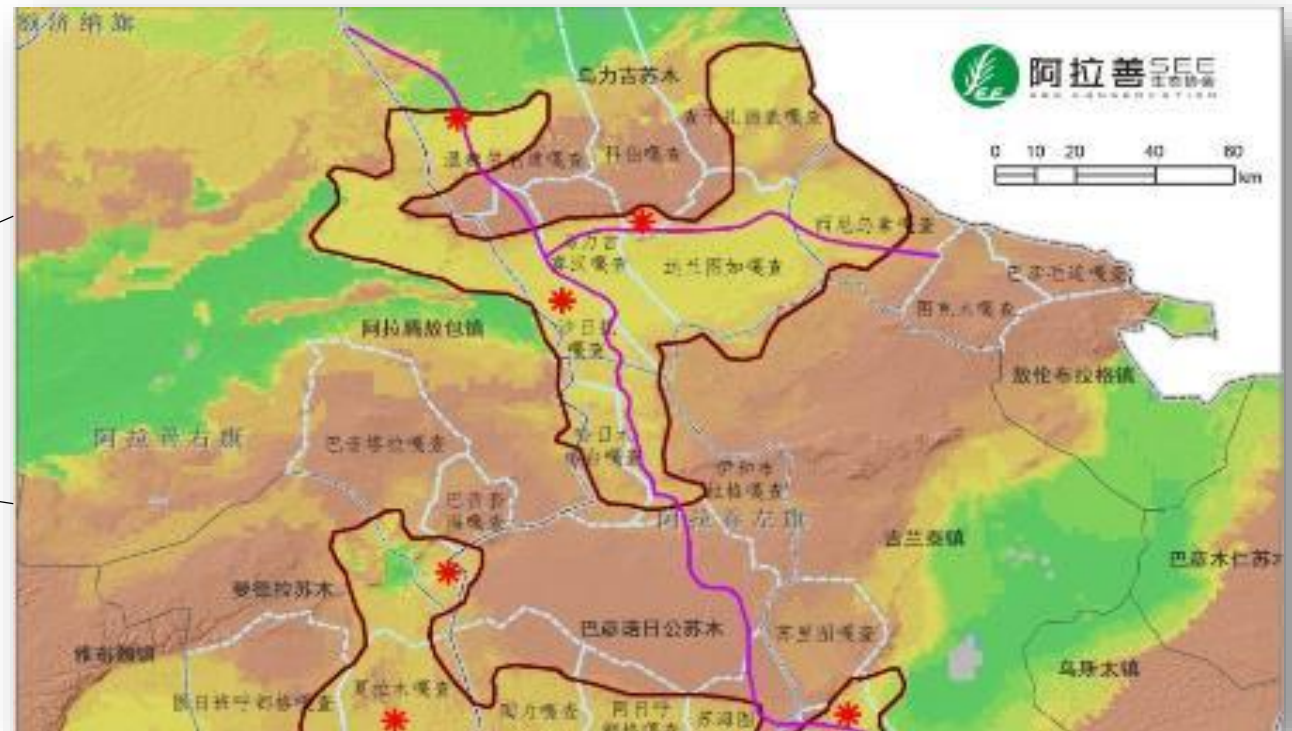

100 Million Suosuo project

- Developed in 2013 and launched in 2014 by SEE Conservation on desert ecosystem conservation and restoration
- Goal: **To restore 1,333 km² desert vegetation areas in key ecological areas in Alxa in ten years**
- Project benefits:
  - a. Improve local environment
  - b. Halt the expanding of desert
  - c. Improve the local income based on the economic value of saxaul